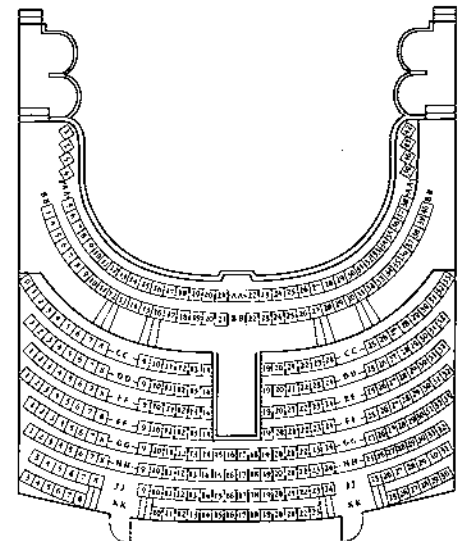

Stage

Balcony

Contact Information

Imperial Theatre
24 King Square South,
Saint John, New Brunswick E2L 5B8
Tel: (506) 674-4111 (administration)
Tel: (506) 674-4100 (box office)
Fax: (506) 674-4141
E-mail: imperial@nbnet.nb.ca
www.imperialtheatre.nb.ca