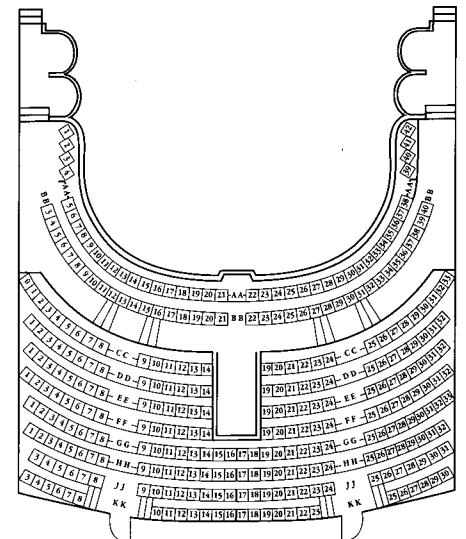

Stage

Balcony

Contact Information

Imperial Theatre
24 King Square South,
Saint John, New Brunswick E2L 5B8
Tel: (506) 674-4111 (administration)
Tel: (506) 674-4100 (box office)
Fax: (506) 674-4141
E-mail: imperial@nbnet.nb.ca
www.imperialtheatre.nb.ca