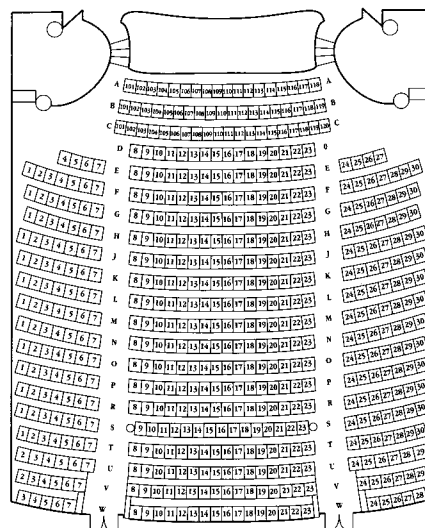

Imperial Theatre re-opened in May 1994 after being restored to its original 1913 Victorian splendor. Located at 24 King Square South, the Theatre features wheelchair accessibility and enclosed lobby areas for meetings. The complete production facility includes a professional sound and lighting system, stage, loading dock, fly capability, orchestra pit, electrical hook-up service and more. This historic theatre features performances throughout the year and is available as a dinner venue for up to 120, or receptions of up to 200 on the stage. Catering available.

Stage

Orchestra